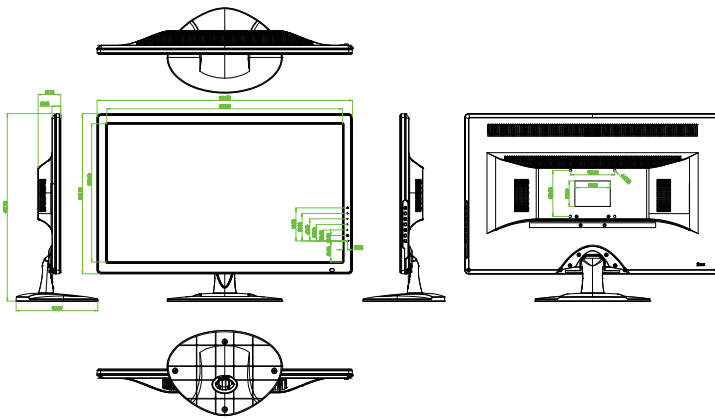

PRM24L

23.8" HD LCD Monitor

Features:

- Industrial level LCD panel, suitable for extensive 7x24 continuous works
- High fidelity digital processing, brilliant and vivid video
- Built in stereo speakers and audio amplifier
- Suitable for every video surveillance and security application: displays HDMI/VGA/BNC input
- Bright LED illuminated panel with ultra wide (178°H/ 178°V) viewing angle
- Included desk stand is easily removable for standard VESA mounting

Technical Specification

Model

Model	PRM24L
-------	--------

System

Diagonal	23.8"(16:9)
Resolution	1920x1080
Backlight	LED
Brightness/Luminance (Standard)	250cd/m ²
Contrast	1000:1
Angle of View	178°/178°(vertical/horizontal)
Response Time	5ms

Interfaces

Input	Standard	1 BNC, 1 VGA, 1 HDMI, 1 Audio
	Optional	-
Output	Standard	1 BNC, Built in speakers
	Optional	-

General

Consumption (Standard)	≤35W
Consumption (Standby)	≤0.5W

Power Supply	AC100~240V (+/-10%), 50/60 Hz
Weight	5.85kg(with base)
Dimensions(no base)	577.00x347.70x51.20mm
Work Environment	Temperature: 0°C~ 40°C
	Humidity: 10%~85%

Accessory

Standard	VGA cable, power cable, pedestal
Optional	Hanging bracket

PRM24L

Dimensions(mm)

Le foto e le caratteristiche soprariportate possono subire variazioni da parte del produttore senza preavviso.