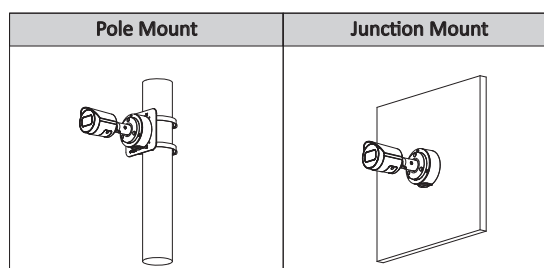

Certification

Certifications	CE-LVD: EN62368-1 CE-EMC: Electromagnetic Compatibility Directive 2014/30/EU FCC: 47 CFR FCC Part 15, Subpart B UL/CUL: UL60950-1 CAN/CSA C22.2 No.60950-1-07

Power

Power Supply	12V DC/PoE (802.3af)
Power Consumption	< 5W

Environment

Operating Conditions	-40°C to +60°C (-40°F to +140°F)/less than ≤ 95% RH
Storage Conditions	-40°C to +60°C (-40°F to +140°F)
Protection	IP67

Structure

Casing	Metal
Dimensions	166.2 mm × Φ70 mm (6.54" × Φ2.76")
Net Weight	0.48 kg (1.1 lb)
Gross Weight	0.57 kg (1.3 lb)

Accessories

Optional:

LR1002-1ET/1EC
Single-port Long
Reach Ethernet over
Coax Extender