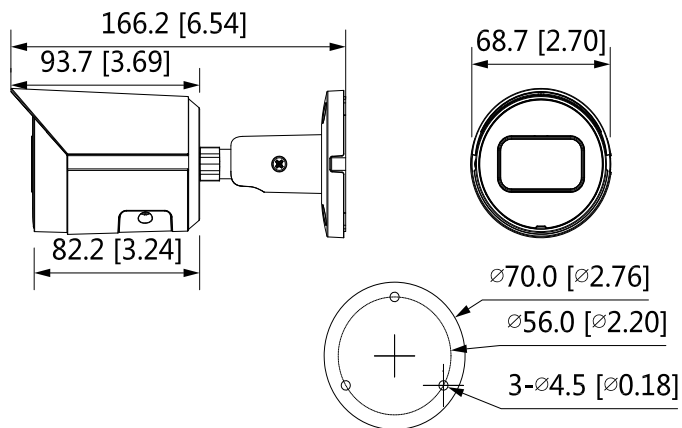

Structure

Casing	Metal
Dimensions	166.2 mm × Φ70 mm (6.54" × Φ2.76")
Net Weight	0.48 kg (1.1 lb)
Gross Weight	0.57 kg (1.3 lb)

Accessories

Optional:

SFU05J
Junction Box

SFU00AP2
Pole Mount

DC12V1A
Power Adapter

LR1002-1ET/1EC
Single-port Long
Reach Ethernet over
Coax Extender

PFM900-E
Integrated Mount
Tester

TLC SD Card

Dimensions (mm[inch])

Distribuito da

PAMIRON
see the world