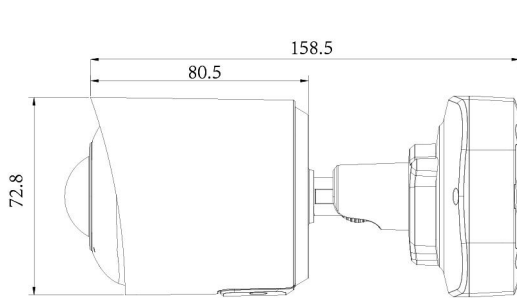

180° Panoramic H.265+ Mini Bullet Network Camera

Structure Diagrams

Units: mm

Accessories Support

A01 Pole Mount

Weight: 720g
Dimensions: 170*51.5*152.6mm

A02 Internal Corner Bracket

Weight: 540g
Dimensions: 170*23.2*205.3mm