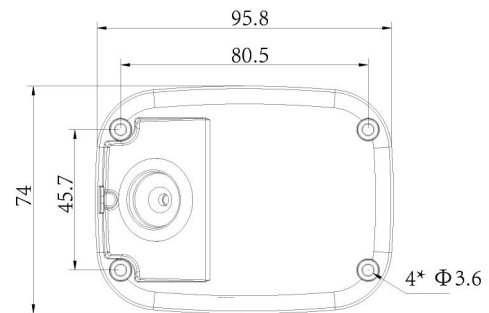

180° Panoramic H.265+ Mini Bullet Network Camera

Structure Diagrams

Units: mm

Accessories Support

A01 Pole Mount

Weight: 720g
Dimensions: 170*51.5*152.6mm

A02 Internal Corner Bracket

Weight: 540g
Dimensions: 170*23.2*205.3mm