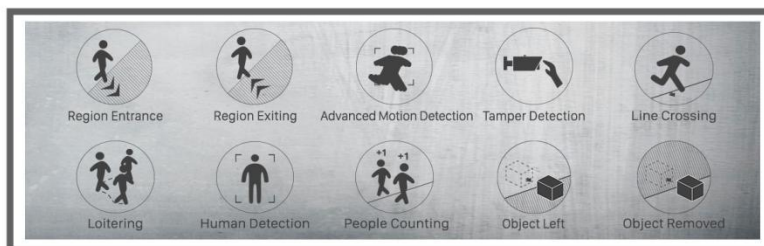

H.265⁺ Vandal-proof Mini Bullet Network Camera

DATASHEET

KEY FEATURES

- ▶ **Smart Stream** (Bandwidth, storage and bit rate save with Smart Stream ON, eg, H.265⁺ save 70%~80% bandwidth of H.264.)
- ▶ **Powerful IR LEDs** (Equipped with 3rd generation dot matrix IR LEDs, guaranteeing excellent image quality, long lifespan and energy efficiency.)
- ▶ **Advanced Functions** (Boasting to support various advanced functions such as HLC, Defog, ROI.)
- ▶ **256G** (Supporting ultra-large external microSD/SDHC/SDXC card storage up to 256G.)
- ▶ **Adjustable 3-Axis Bracket** (Providing a robust mounting platform for angle adjustments on a 3-axis plane.)

Video Content Analysis

Milesight VCA with 10 detection modes provides advanced, accurate smart video analysis for Milesight network cameras, enabling the comprehensive surveillance function and quicker response to different monitoring scenes.