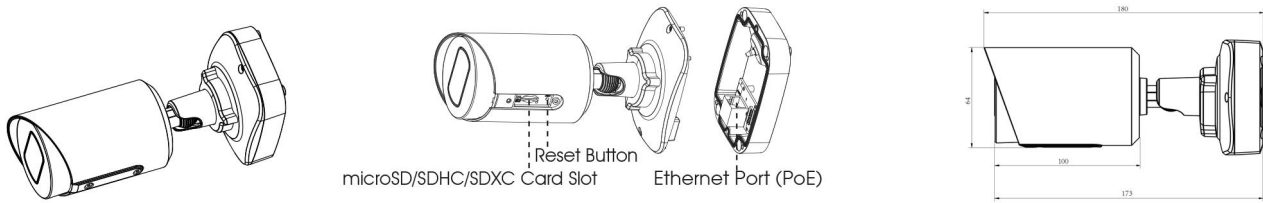

H.265+ Vandal-proof Mini Bullet Network Camera

Structure Diagrams

Junction Box Version