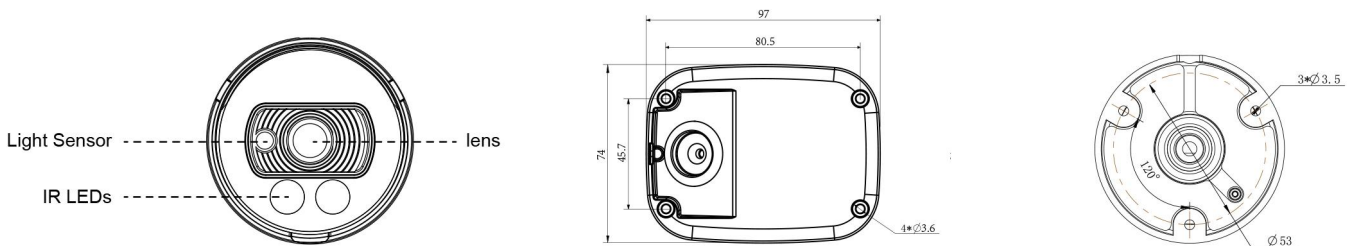

H.265+ Vandal-proof Mini Bullet Network Camera

Structure Diagrams

Junction Box Version

Cable Out Version

Units: mm

Accessories Support

A01 Pole Mount
Weight: 720g
Dimensions: 170*51.5*152.6mm

A02 Internal Corner Bracket
Weight: 540g
Dimensions: 170*23.2*205.3mm

A03 External Corner Bracket
Weight: 900g
Dimensions: 170*152.6*76.3mm

Milesight Technology Co.,Ltd. | www.milesight.com

Contact Us: sales@milesight.com support@milesight.com

Add: 220 NE 51st Street, Oakland Park, Florida 33334, USA
Tel: +1-800-561-0485