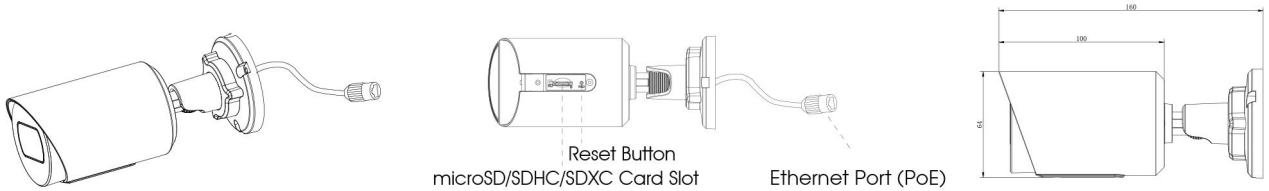

H.265+ Vandal-proof Mini Bullet Network Camera

Structure Diagrams

Junction Box Version

Cable Out Version

Units: mm

Accessories Support

A01 Pole Mount
Weight: 720g
Dimensions: 170*51.5*152.6mm

A02 Internal Corner Bracket
Weight: 540g
Dimensions: 170*23.2*205.3mm

A03 External Corner Bracket
Weight: 900g
Dimensions: 170*152.6*76.3mm

Milesight Technology Co.,Ltd. | www.milesight.com

Contact Us: sales@milesight.com support@milesight.com

Add: 220 NE 51st Street, Oakland Park, Florida 33334, USA
Tel: +1-800-561-0485