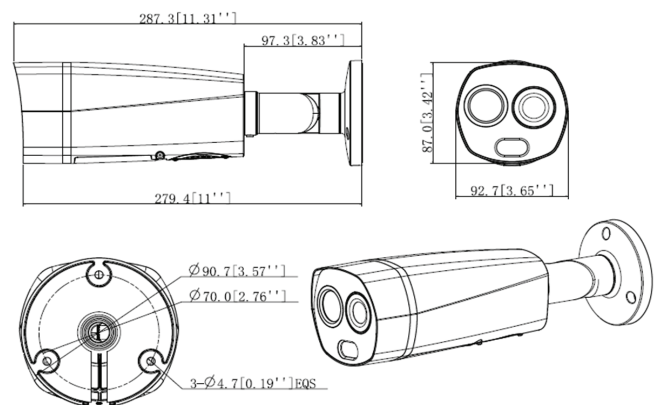

Structure

Dimensions	365mm×175mm×176mm (With bracket)
Net Weight	≤1.4 kg (3.09 lb)
Gross Weight	≤1.9 Kg (4.19 lb)

Dimensions (mm[inch])

Distribuito da

PAMITRON
see the world